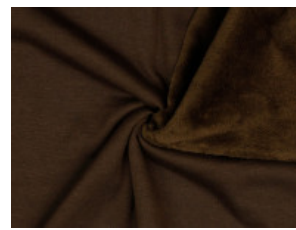

03 petrol

07 braun