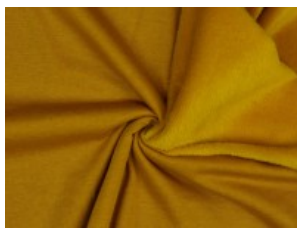

01 schwarz

05 ocker