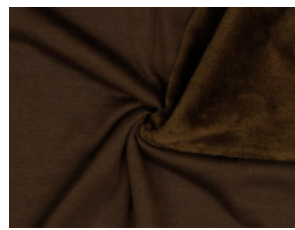

03 petrol

07 braun