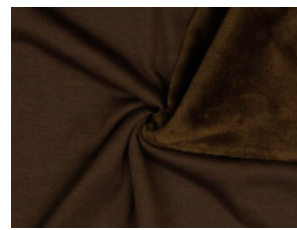

03 petrol

07 braun