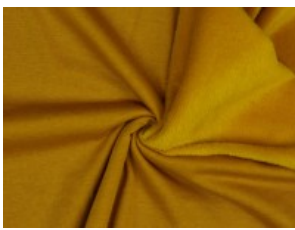

01 schwarz

05 ocker