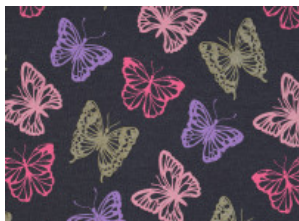

005 indigo melange